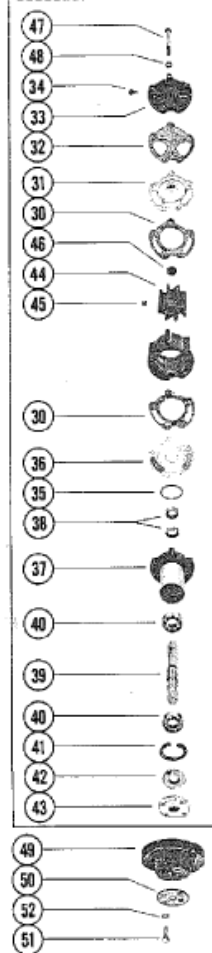

BREAKDOWN OF WATER PUMP

Parts List						
Ref	Class	Part	Description	Qty	Comment	Footnote
		77518A	1 INSTALLATION KIT, FRESH WAT	1		
1		47488	BRACKET, WATER PUMP	1		
2	10	34353	SCREW, WATER PUMP BRACK	2		
3	12	20553	WASHER, WATER PUMP BRAC	1		
4	13	35048	LOCKWASHER, WATER PUMP	2		
5	10	34354	SCREW, CLAMPING - WATER F	1		
6	13	35048	LOCKWASHER, WATER PUMP	1		
7		71648	BRACE, WATER PUMP	1		
8	10	35786	SCREW, WATER PUMP BRACE	1		
9	13	37459	LOCKWASHER, WATER PUMF	1		
10	11	24883	NUT, WATER PUMP BRACE TC	1		
11	10	37612	SCREW, BRACE TO ENGINE (1	1		
12	13	35048	LOCKWASHER	1		
13	23	72057	SPACER	1		
14	32	49044	HOSE, WATER PUMP TO THEF	1		
15		32877	COVER, WATER STOP - GIMBA	1		
16	10	53556	SCREW, WATER STOP COVER	2		
17		72408	BELLOWS, EXHAUST ELBOW	2		
18		61937A	1 WATER DISTRIBUTION HOUSI	2		
19	23	52020	SLEEVE, WATER DISTRIBU	2		
20	16	52988	STUD, EXHAUST MANIFOLD TI	8		
21	27	52076	GASKET, EXHAUST MANIFOLD	4		
22	54	47715	CLIP, HOSE ATTACHING	1		
23	54	32780	CLAMP, HOSE TO WATER PUM	2		
24	10	25299	SCREW, END CAP ATTACHING	8		
25		73813A	1 END CAP, EXHAUST MANIFOL	2		
26	27	73814	GASKET, END CAP TO EXHAU	2		
27		68670A	2 THRU HULL WATER INTAKE A	1		
28	10	68864	SCREW, WATER INTAKE AT	4		
--	92	38927	1 LOCTITE, CAPSULE - WATER	1		
29	46	72774A11	WATER PUMP ASSEMBLY	1		
30	27	72780	GASKET, WATER PUMP BOD	2		
31		72777	WEAR PLATE	1		
32	27	72779	GASKET, COVER TO OUTER	1		
33		72776	COVER, WATER PUMP	1		
34	10	28642	SCREW, WATER PUMP DRIV	4		
35	25	37340	"O"RING, PUMP HOUSING TC	1		
36		72778	WEAR PLATE	1		
37	46	71497A	2 PUMP HOUSING	1		
38	26	23300	OIL SEAL, WATER PUMP SH	2		
39		68601	SHAFT, WATER PUMP	1		