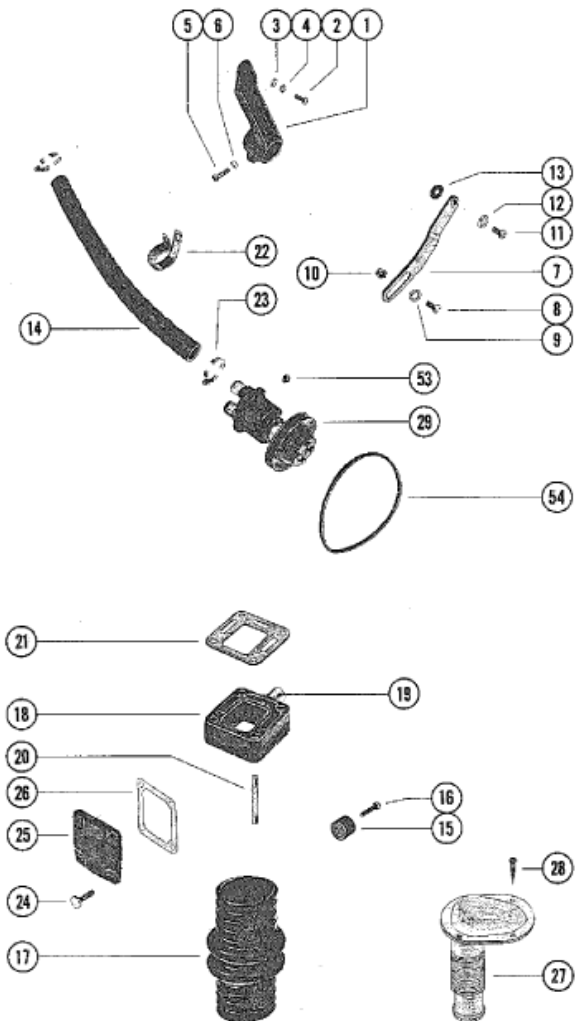

BREAKDOWN OF WATER PUMP

Parts List						
Ref	Class	Part	Description	Qty	Comment	Footnote
		77518A	1 INSTALLATION KIT, FRESH WAT	1		
1		47488	BRACKET, WATER PUMP	1		
2	10	34353	SCREW, WATER PUMP BRACK	2		
3	12	20553	WASHER, WATER PUMP BRAC	1		
4	13	35048	LOCKWASHER, WATER PUMP	2		
5	10	34354	SCREW, CLAMPING - WATER F	1		
6	13	35048	LOCKWASHER, WATER PUMP	1		
7		71648	BRACE, WATER PUMP	1		
8	10	35786	SCREW, WATER PUMP BRACE	1		
9	13	37459	LOCKWASHER, WATER PUMF	1		
10	11	24883	NUT, WATER PUMP BRACE TC	1		
11	10	37612	SCREW, BRACE TO ENGINE (1	1		
12	13	35048	LOCKWASHER	1		
13	23	72057	SPACER	1		
14	32	49044	HOSE, WATER PUMP TO THEF	1		
15		32877	COVER, WATER STOP - GIMBA	1		
16	10	53556	SCREW, WATER STOP COVER	2		
17		72408	BELLOWS, EXHAUST ELBOW	2		
18		61937A	1 WATER DISTRIBUTION HOUSI	2		
19	23	52020	SLEEVE, WATER DISTRIBU	2		
20	16	52988	STUD, EXHAUST MANIFOLD TI	8		
21	27	52076	GASKET, EXHAUST MANIFOLD	4		
22	54	47715	CLIP, HOSE ATTACHING	1		
23	54	32780	CLAMP, HOSE TO WATER PUM	2		
24	10	25299	SCREW, END CAP ATTACHING	8		
25		73813A	1 END CAP, EXHAUST MANIFOL	2		
26	27	73814	GASKET, END CAP TO EXHAU	2		
27		68670A	2 THRU HULL WATER INTAKE A	1		
28	10	68864	SCREW, WATER INTAKE AT	4		
--	92	38927	1 LOCTITE, CAPSULE - WATER	1		
29	46	72774A11	WATER PUMP ASSEMBLY	1		
30	27	72780	GASKET, WATER PUMP BOD	2		
31		72777	WEAR PLATE	1		
32	27	72779	GASKET, COVER TO OUTER	1		
33		72776	COVER, WATER PUMP	1		
34	10	28642	SCREW, WATER PUMP DRIV	4		
35	25	37340	"O"RING, PUMP HOUSING TC	1		
36		72778	WEAR PLATE	1		
37	46	71497A	2 PUMP HOUSING	1		
38	26	23300	OIL SEAL, WATER PUMP SH	2		
39		68601	SHAFT, WATER PUMP	1		